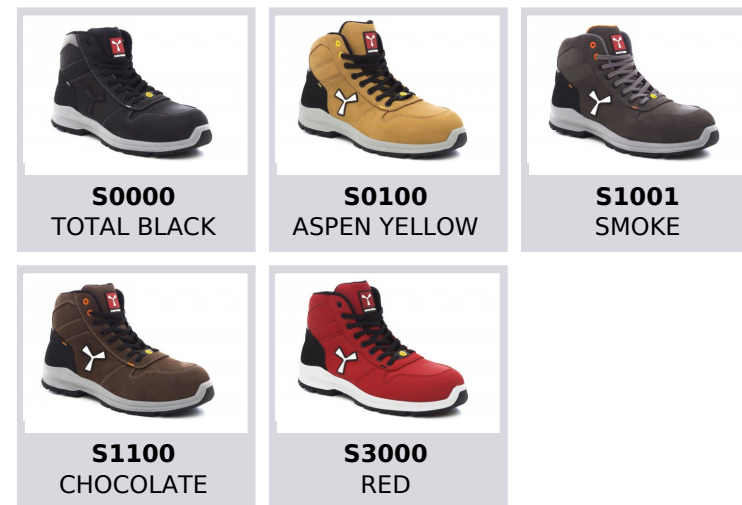

S3 NBK

GET FORCE MID S3-NBK

001445-0414

Men's medium safety antistatic shoe, upper in water-repellent and breathable leather, inner lining (throughout the internal surface), breathable and resistant to abrasion, 8 + 8 metal-free eyelets, pampas grain heel guard with reflective insert, die-cast aluminium tip, Ortholite X40 016 removable arch support, certified anti-puncture reinforced fabric insole, anti-torsion shank, horseshoe-shaped under-toe, ultra-light polyurethane mid-sole, high tenacity and balanced density polyether MASTER BALANCE cushioning, XTRAIL GRIP outsole in TPU with heel and tip guard.

Composition: BOVINE GRAIN LEATHER

Appearance: NUBUCK

Sizes: 39-40-41-41,5-42-42,5-43-43,5-44-44,5-45-46-47-48

Packaging: 1/6

MADE IN: MADE IN ITALY

HS CODE: 64029110

Colors

Size Guide