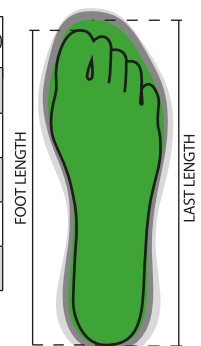

S3 NBK

GET FORCE MID S3-NBK

001445-0414

Men's medium safety antistatic shoe, upper in water-repellent and breathable leather, inner lining (throughout the internal surface), breathable and resistant to abrasion, 8 + 8 metal-free eyelets, pampas grain heel guard with reflective insert, die-cast aluminium tip, Ortholite X40 016 removable arch support, certified anti-puncture reinforced fabric insole, anti-torsion shank, horseshoe-shaped under-toe, ultra-light polyurethane mid-sole, high tenacity and balanced density polyether MASTER BALANCE cushioning, XTRAIL GRIP outsole in TPU with heel and tip guard.

Composition: BOVINE GRAIN LEATHER

Appearance: NUBUCK

Sizes: 39-40-41-41,5-42-42,5-43-43,5-44-44,5-45-46-47-48

Packaging: 1/6

MADE IN: MADE IN ITALY

HS CODE: 64029110

Colors

Size Guide

PAYPER last length (mm)	235,0	238,0	241,5	245,0	248,0	251,5	255,0	258,0	261,5	265,0	268,0	271,5	276,0	279,0	281,5	285,0	288,0	291,5	295,0	298,0	301,5	305,0	308,0	311,5	315,0	318,0	321,5	325,0	328,0	331,5	335,0	338,0	341,5	345,0	348,0			
MONDOPOINT (mm)	225	230	230	235	240	240	245	250	250	255	260	260	265	270	270	275	280	280	285	290	290	295	300	300	305	310	310	315	320	320	325	330	330	335	340			
EUR	35	35 1/2	36	36 1/2	37	37 1/2	38	38 1/2	39	39 1/2	40	40 1/2	41	41 1/2	42	42 1/2	43	43 1/2	44	44 1/2	45	45 1/2	46	46 1/2	47	47 1/2	48	48 1/2	49	49 1/2	50	50 1/2	51	51 1/2	52			
UK	3	3.5	4	5	5.5	6.5	7.5	8	8	8.5	9	9.5	9.5	10	10.5	11	12	13	13	13.5	14.5	15	16															
US MAN	3	3.5	4.5	5.5	6	7	7.5	8	8.5	9	9.5	9.5	10	10.5	11	11.5	12.5	13	14	14.5	15.5	16.5																
US WOMAN	4	4.5	5.5	6.5	7	8	8.5	9	9.5																													